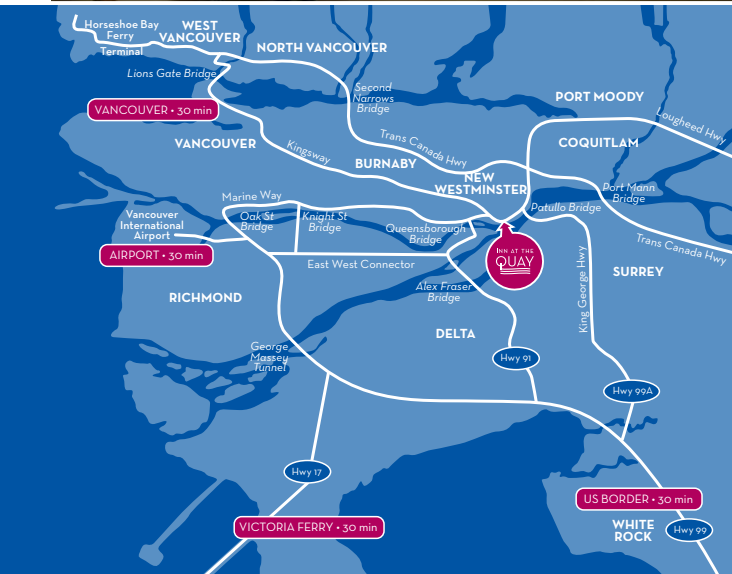

innatthequay.com
604-520-1776 . 1-800-663-2001
900 Quayside Drive . New Westminster
British Columbia . V3M 6G1 . Canada